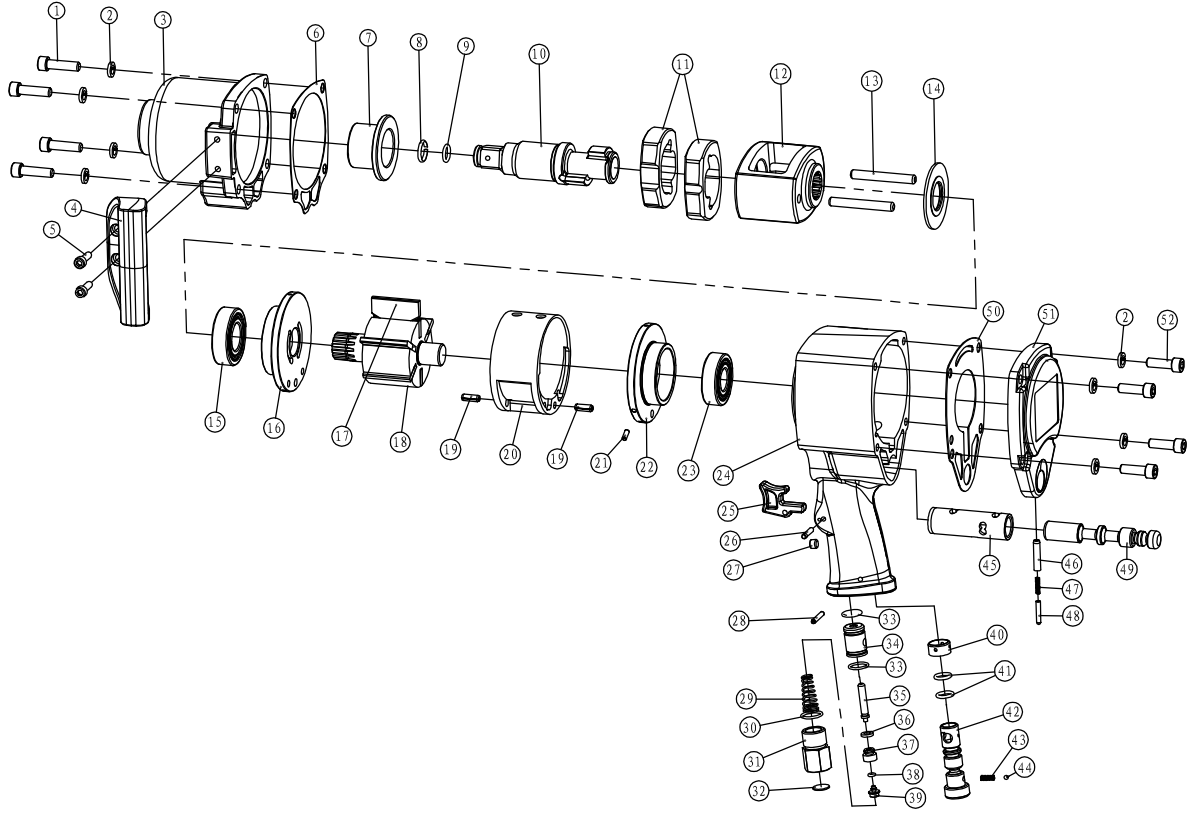

# AT-265 **GAV** HAVALI SOMUN SÖKME

| No. | Parça Adı       | Adet | Fiyat \$ | No. | Parça Adı         | Adet | Fiyat \$ |
|-----|-----------------|------|----------|-----|-------------------|------|----------|
| 1   | hex screw       | 4    | 1.00     | 27  | screw             | 1    | 1.00     |
| 2   | gasket          | 8    | 0,50     | 28  | pin               | 1    | 1.00     |
| 3   | hammer case     | 1    | 25.00    | 29  | spring            | 1    | 4.00     |
| 4   | D-handle        | 1    | 10.00    | 30  | O ring            | 1    | 1.00     |
| 5   | hex screw       | 2    | 1.00     | 31  | air inlet         | 1    | 5.00     |
| 6   | gasket          | 1    | 5.00     | 32  | air inlet screen  | 1    | 1.00     |
| 7   | anvil bushing   | 1    | 12.00    | 33  | O ring            | 2    | 1.00     |
| 8   | circlip         | 1    | 2.00     | 34  | valve bushing     | 1    | 5.00     |
| 9   | O ring          | 1    | 1.00     | 35  | pin               | 1    | 4.00     |
| 10  | anvil           | 1    | 35.00    | 36  | O ring            | 1    | 1.00     |
| 11  | hammer          | 2    | 20.00    | 37  | inlet valve       | 1    | 4.00     |
| 12  | hammer cage     | 1    | 35.00    | 38  | O ring            | 1    | 1.00     |
| 13  | pin             | 2    | 5.00     | 39  | inlet valve       | 1    | 4.00     |
| 14  | gasket          | 1    | 4.00     | 40  | bushing           | 1    | 4.00     |
| 15  | bearing         | 1    | 10.00    | 41  | O ring            | 2    | 1.00     |
| 16  | front end plate | 1    | 18.00    | 42  | timing button     | 1    | 6.00     |
| 17  | vane            | 6    | 4.00     | 43  | spring            | 1    | 1.00     |
| 18  | rotor           | 1    | 45.00    | 44  | steel ball        | 1    | 1.00     |
| 19  | pin             | 2    | 1.00     | 45  | throttle bushing  | 1    | 6.00     |
| 20  | cylinder        | 1    | 35.00    | 46  | direction bushing | 1    | 4.00     |
| 21  | pin             | 1    | 1.00     | 47  | spring            | 1    | 1.00     |
| 22  | rear end plate  | 1    | 18.00    | 48  | pin               | 1    | 2.00     |
| 23  | bearing         | 1    | 10.00    | 49  | throttle core     | 1    | 8.00     |
| 24  | handle set      | 1    | 60.00    | 50  | gasket            | 1    | 6.00     |
| 25  | trigger         | 1    | 5.00     | 51  | back cover        | 1    | 18.00    |
| 26  | pin             | 1    | 1.00     | 52  | hex screw         | 4    | 1.00     |